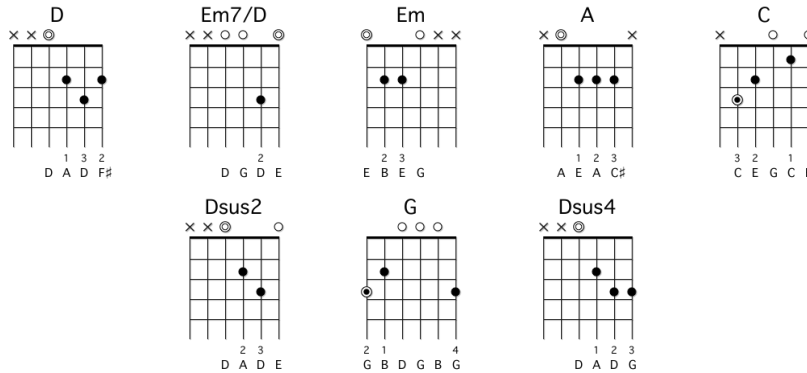

SAMPLE -
WATERCOLOR

Chord Songbook, 2015

Lyrics with Chords Songbook
by Gary Browne

Watercolor SAMPLE Chord Songbook

Table of Contents

Janie	2
Red Car	<i>Error! Bookmark not defined.</i>
Someday	<i>Error! Bookmark not defined.</i>
Watercolor	<i>Error! Bookmark not defined.</i>
More To Love	<i>Error! Bookmark not defined.</i>
Butterflies	<i>Error! Bookmark not defined.</i>
Trans Am	<i>Error! Bookmark not defined.</i>
Belly of a Boat	<i>Error! Bookmark not defined.</i>
Songbird	<i>Error! Bookmark not defined.</i>
Windows Down	<i>Error! Bookmark not defined.</i>

Key to reading Chord Songbook

- In standard tuning - chords are represented as no capo was used.
- In open tunings – chords are represented in recording key.
- Single notes are show in lower case letters.
- ~~ indicates slide from one fret to another.

Janie

Words and Music by Gary Browe

(Standard Tuning EADGBE, Capo 3rd Fret)

Intro

D, Dsus2, D, Em7/D, (Repeat)

Verse 1

D Sally told Janie it was all my fault
Em
A
 I was running 'round with Leah
D **Dsus4, D, Dsus2, D**
 Tried to take her out
Em
 That night at Michael's in the back of his car
A **D**
 Me and Leah went too far

Break

D, Dsus2, D, Em7/D, (Repeat)

Verse 3

D **Em**
Me and Sally got married that spring
A **D**
Bought us a farmhouse with this front porch swing
D **Em**
We have two children we watch them grow
A **D**
Ain't it funny how life just turns out so